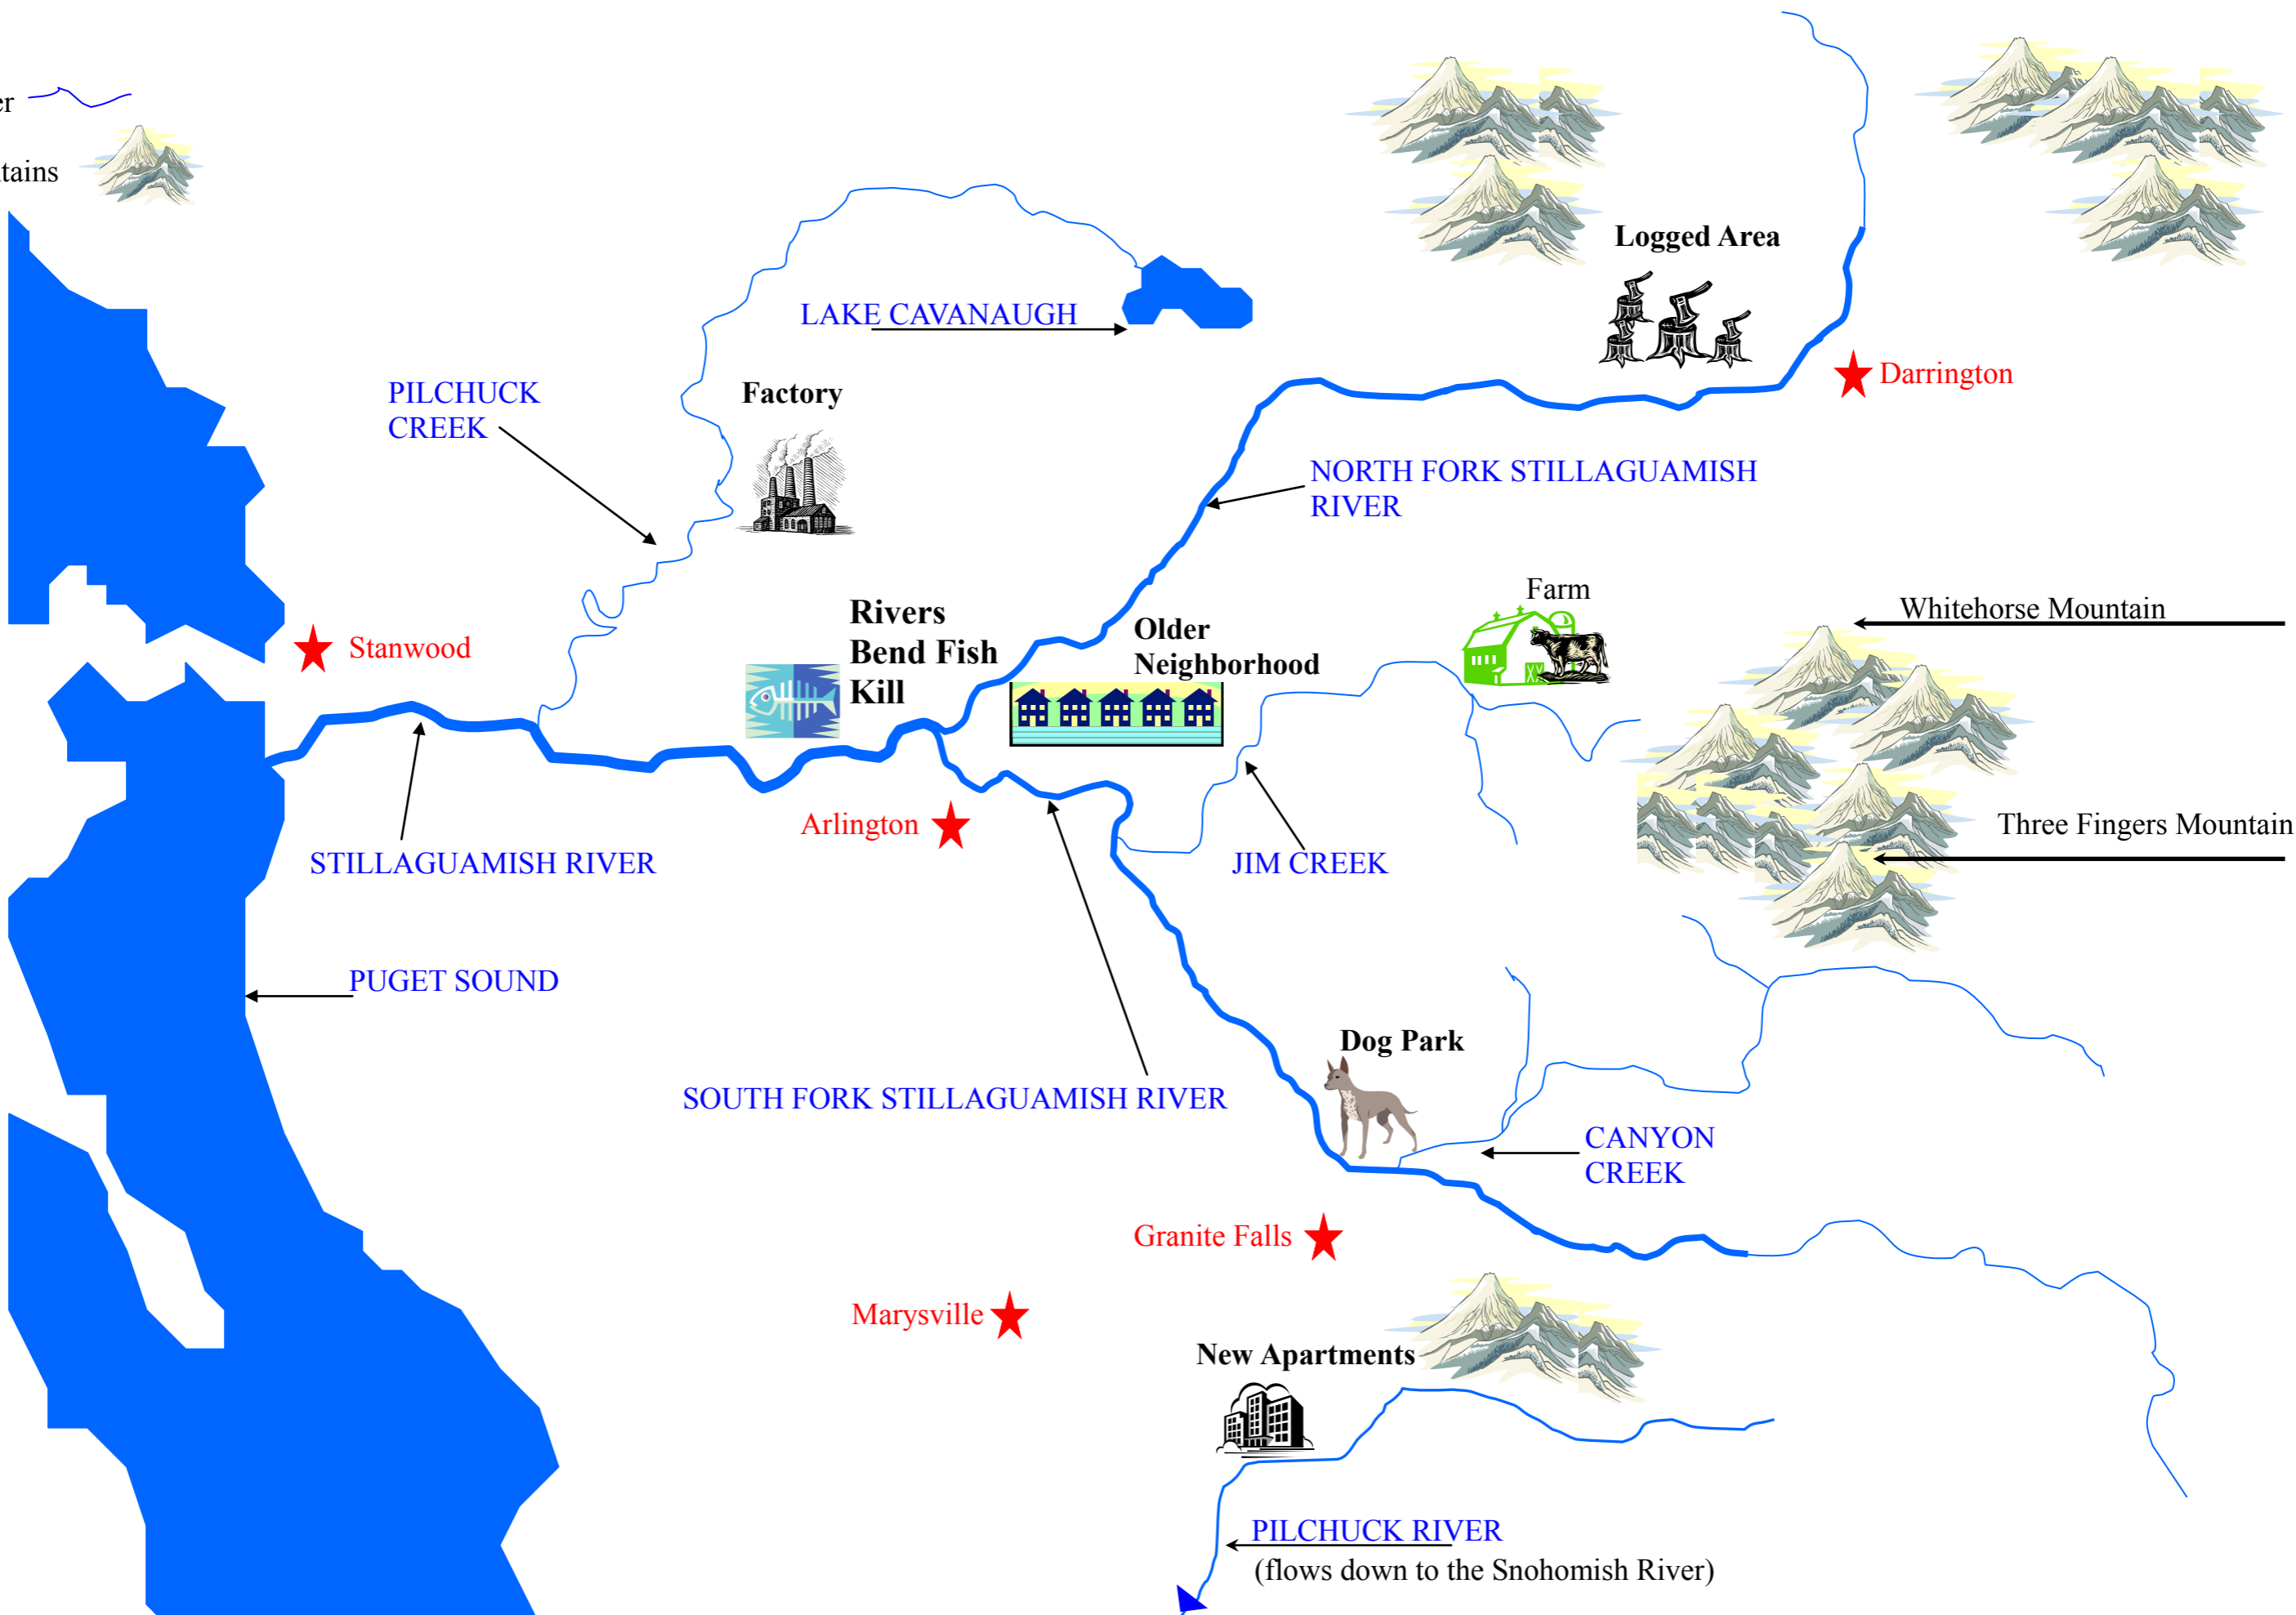

Key:

City ★

Stream or River 

Cascade Mountains 

Fish Kill Area 

N
↑

★ Stanwood

Arlington ★

Granite Falls ★

Marysville ★

★ Darrington

LAKE CAVANAUGH

PILCHUCK CREEK

Factory

NORTH FORK STILLAGUAMISH RIVER

Logged Area

Rivers Bend Fish Kill

Older Neighborhood

Farm

Whitehorse Mountain

STILLAGUAMISH RIVER

PUGET SOUND

SOUTH FORK STILLAGUAMISH RIVER

JIM CREEK

Three Fingers Mountain

Dog Park

CANYON CREEK

New Apartments

PILCHUCK RIVER

(flows down to the Snohomish River)